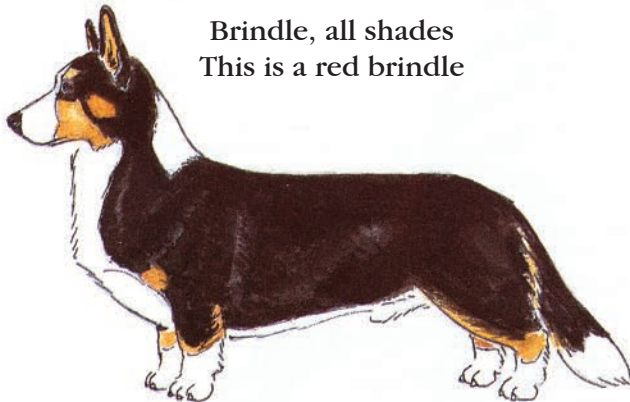

Color in the Cardigan Welsh Corgi -

Red, all shades

Sable, all shades

Brindle, all shades
This is a red brindle

This is a black brindle

Black with tan points

Black with brindle points

Blue merle with tan points

Blue merle with brindle points